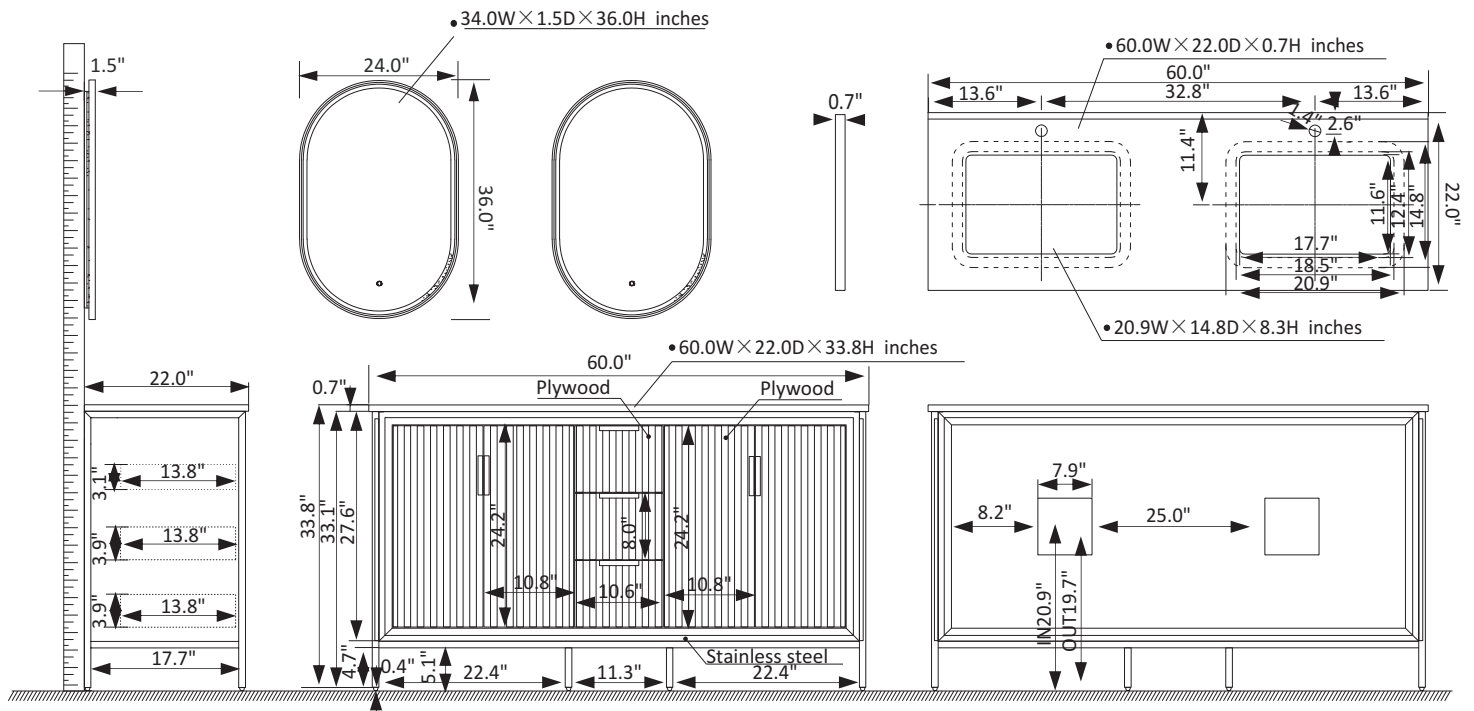

Vinnova Granada Vanity Collection 736060-WH-GW

Features

- Rugged stainless-steel and plywood construction for exceptional sturdiness.
- Available in White, Paris Grey or Royal Blue finish to complement your décor.
- White composite grain stone countertop with natural veining for an elegant look.
- 4 Soft-Close Doors and 3 soft-close drawers corrugated door panel to hold towels and toiletries.
- Brushed gold-finish hardware lends a touch of style and opulence.
- White rectangular ceramic undermount sink with backsplash included.
- Double, oval LED mirrors coordinates perfectly with vanity.
- With the back panel
- Pre-drilled and designed for easy plumbing and faucet installation.

** Does not include faucet, drain assembly, or P-trap*